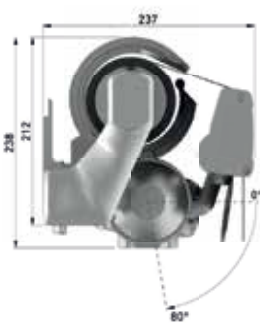

Suitable for wider widths, the Apollo units can be joined together to achieve spans up to 12m, and features mounting flexibility through the use of a square back bar.

The Apollo is available with a hood profile or the option of a small semi-cassette and also features the optional drop arm bracket allowing the awning to project out further than its width making it perfect for small courtyards and limited space.

Motorised or manual operation available.

Standard colours are White, Cream, Black and Silver.

White

Cream

Black

Silver

Please note: colours are to be used as a guide only.

Maximum size (mm)

5,000(W) x 3,500(P)

6,000(W) x 3,000(P)

12,000(W) x 3,000(P) - joined

Options & dimensions (mm)

Wall mounted

Wall/ceiling mounted

Cross-over arm

Optional hood