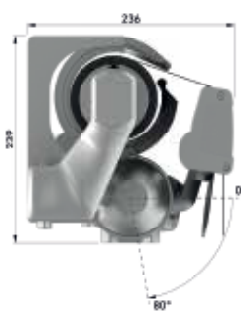

Suitable for wider widths, the Apollo units can be joined together to achieve spans up to 12m, and features mounting flexibility through the use of a square back bar.

The Apollo is available with a hood profile or the option of a small semi-cassette and also features the optional drop arm bracket allowing the awning to project out further than its width making it perfect for small courtyards and limited space.

5,000(W) x 3,500(P)

6,000(W) x 3,000(P)

12,000(W) x 3,000(P) - joined

Options & dimensions (mm)

Wall mounted

Wall/ceiling mounted

Cross-over arm

Optional hood