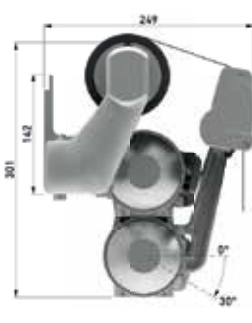

Suitable for wider widths, the Apollo units can be joined together to achieve spans up to 12m, and features mounting flexibility through the use of a square back bar.

The Apollo is available with a hood profile or the option of a small semi-cassette and also features the optional drop arm bracket allowing the awning to project out further than its width making it perfect for small courtyards and limited space.

5,000(W) x 3,500(P)

6,000(W) x 3,000(P)

12,000(W) x 3,000(P) - joined

Options & dimensions (mm)

Wall mounted

Wall/ceiling mounted

Cross-over arm

Optional hood