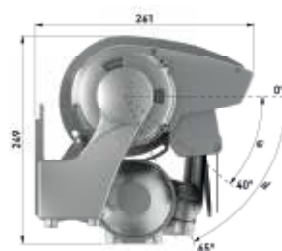

Suitable for wider widths, the Apollo units can be joined together to achieve spans up to 12m, and features mounting flexibility through the use of a square back bar.

The Apollo is available with a hood profile or the option of a small semi-cassette and also features the optional drop arm bracket allowing the awning to project out further than its width making it perfect for small courtyards and limited space.

5,000(W) x 3,500(P)

6,000(W) x 3,000(P)

12,000(W) x 3,000(P) - joined

Options & dimensions (mm)

Wall mounted

Wall/ceiling mounted

Cross-over arm

Optional hood