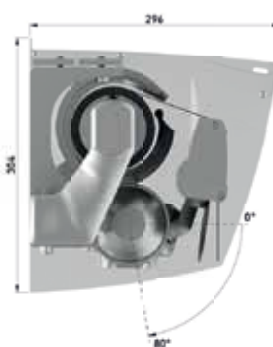

Suitable for wider widths, the Apollo units can be joined together to achieve spans up to 12m, and features mounting flexibility through the use of a square back bar.

The Apollo is available with a hood profile or the option of a small semi-cassette and also features the optional drop arm bracket allowing the awning to project out further than its width making it perfect for small courtyards and limited space.

5,000(W) x 3,500(P)

6,000(W) x 3,000(P)

12,000(W) x 3,000(P) - joined

Options & dimensions (mm)

Wall mounted

Wall/ceiling mounted

Cross-over arm

Optional hood